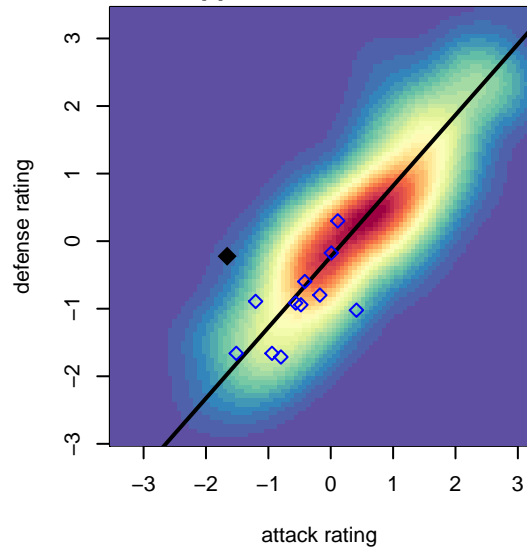

# Crossfire OR WUSC White G05

Crossfire Oregon  
West Linn, OR  
G05 total strength=531  
attack=0.19 defense=0.8  
fall league = PTT G05 Div 2 Red South

alt names used:  
WUFC 05G White  
WUFC 05G White

Venues played:  
2017 PTT G05 Division 2 Red South  
2017 OYS Founders Cup G05

**Crossfire OR WUSC White G05**  
Dots are actual minus expected GF (blue circles) and GA (red triangles).  
Blue line is smoothed change in attack strength. Red is smoothed change in defense strength.

**attack and defense variance (black dot)  
relative to other teams  
and top 10 in region**

**attack and defense rating  
relative to others at age  
and all opponents in last 13 months**

**Performance relative to 13 month average**