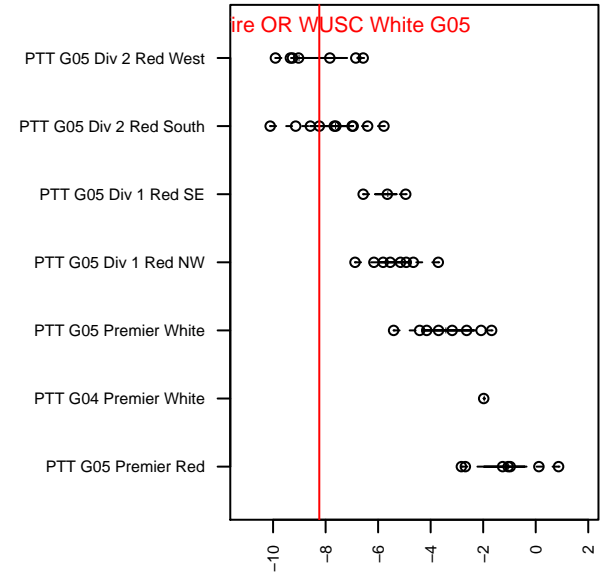

# Crossfire OR WUSC White G05

Crossfire Oregon  
West Linn, OR  
G05 total strength=531  
attack=0.19 defense=0.8  
fall league = PTT G05 Div 2 Red South

alt names used:  
WUFC 05G White  
WUFC 05G White

Venues played:  
2017 PTT G05 Division 2 Red South  
2017 OYS Founders Cup G05

**Crossfire OR WUSC White G05**  
Dots are actual minus expected GF (blue circles) and GA (red triangles).  
Blue line is smoothed change in attack strength. Red is smoothed change in defense strength.

**attack and defense variance (black dot)  
relative to other teams  
and top 10 in region**

**attack and defense rating  
relative to others at age  
and all opponents in last 13 months**

**Performance relative to 13 month average**