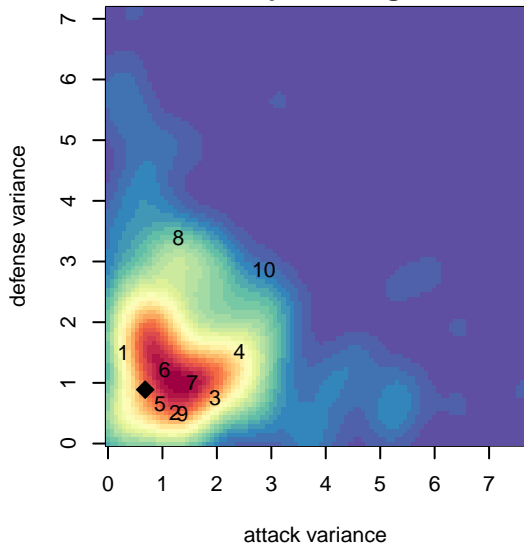

# Crossfire OR WUSC White G05

Crossfire Oregon  
West Linn, OR  
G05 total strength=531  
attack=0.19 defense=0.8  
fall league = PTT G05 Div 2 Red South

alt names used:  
WUFC 05G White  
WUFC 05G White

Venues played:  
2017 PTT G05 Division 2 Red South  
2017 OYS Founders Cup G05

**Crossfire OR WUSC White G05**  
Dots are actual minus expected GF (blue circles) and GA (red triangles).  
Blue line is smoothed change in attack strength. Red is smoothed change in defense strength.

**attack and defense variance (black dot)  
relative to other teams  
and top 10 in region**

**attack and defense rating  
relative to others at age  
and all opponents in last 13 months**

**Performance relative to 13 month average**